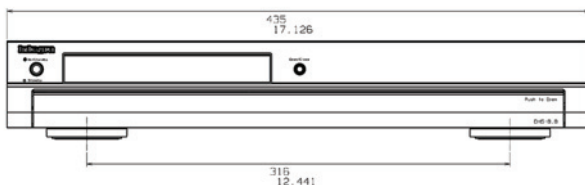

AUDIO OUTPUTS

Optical: -22.5 dBm
 Coaxial: 0.5 V (p-p), 75Ω
 Analog: 2 V RMS, 2.2 k-ohms x 2 (Stereo)
 2 V RMS, 2.2 k-ohms x 6 (Surround)

GENERAL

Power supply: AC 120 V, 60 Hz
 Power consumption: 47 W
 Dimensions (W x H x D): 17-1/8" x 2 7/8" x 13 5/8"
 435 x 73 x 346 mm
 Weight: 9.5 lbs. (4.3 kg)