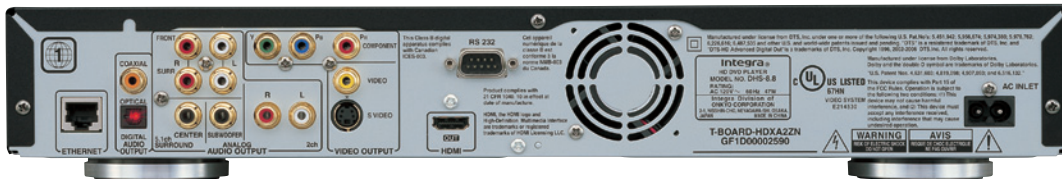

Integra®

DHS-8.8

SINGLE-DISC HD DVD PLAYER

GENERAL

- Plays HD DVD, DVD Video and Audio CDs
- Accepts various disc media, including DVD-R/RW, DVD-R DL and CD-R/RW*

CONNECTIONS:

- HDMI output (version 1.3a)
- Ethernet port for firmware upgrades and access to web enabled content, such as additional scenes and bonus material
- Bi-directional RS-232 port for control
- Gold-plated component, S-video and composite video outputs
- Gold-plated 5.1-multichannel and 2-channel audio outputs
- 2 digital outputs (coaxial [gold-plated]/optical)

VIDEO:

- HQV Reon-VX video processing with upscaling to 1080p
- Supports 1080p video at 24 frames per second
- Incorporates Analog Devices NSV® 297 MHz/12-bit video DAC with 4x oversampling for high-quality images via component video

PROCESSING:

- Streams Dolby® Digital Plus, Dolby® TrueHD, DTS-HD® High Resolution Audio, DTS-HD® Master Audio and DTS
- Outputs linear PCM audio signals from Dolby TrueHD (5.1 ch), Dolby Digital Plus (5.1 ch), Dolby® Digital, DTS-HD High Resolution Audio (Core), DTS-HD Master Audio (Core) and DTS
- High grade 192 kHz/24-bit audio DACs

MISCELLANEOUS:

- Multi-language support (12 languages)
- Advanced navigation
- Aluminum Front Panel
- Remote control
- Rack kit available — IRK-065-3T

Designed to Integrate. Built to Stimulate.

SPECIFICATIONS