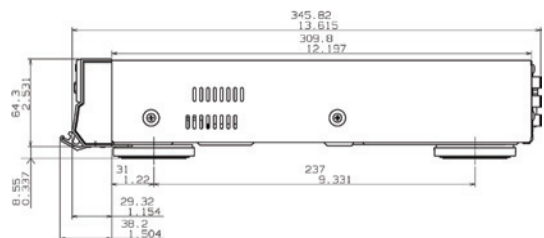

VIDEO OUTPUTS

Signal System: NTSC
 HDMI: 19-pin connector
 Component video: Y: 1.0 V (p-p), 75Ω, negative sync
 P_B/P_R: 0.7 V (p-p), 75Ω
 S-Video: Y: .7 V (p-p), 75Ω, negative sync
 C: 0.286 V (p-p), 75Ω
 Composite video: 1.0 V (p-p), 75Ω, negative sync

AUDIO OUTPUTS

Optical: -22.5 dBm
 Coaxial: 0.5 V (p-p), 75Ω
 Analog: 2 V RMS, 2.2 k-ohms x 2 (Stereo)
 2 V RMS, 2.2 k-ohms x 6 (Surround)

GENERAL

Power supply: AC 120 V, 60 Hz
 Power consumption: 47 W
 Dimensions (W x H x D): 17-1/8" x 2 7/8" x 13 5/8"
 435 x 73 x 346 mm
 Weight: 9.5 lbs. (4.3 kg)