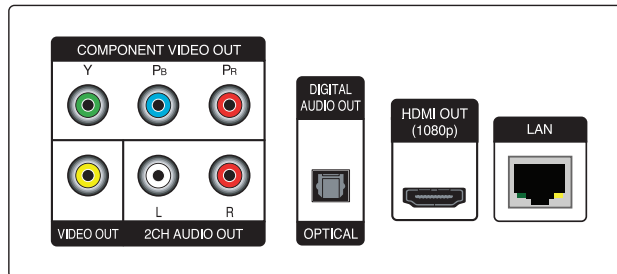

Digital Audio Out/Optical	1
Audio L/R Out	1
Component Video Out	1
Composite Video Out	1
HDMI Out	1
LAN Ethernet Jack (RJ-45)	1

FRONT PANEL INPUTS/OUTPUTS

USB (1.1)	1
-----------	---

SUPPLIED ACCESSORIES

Remote Control Type	Backlit Universal
Component Video Cable	1
A/V Cable (RCA Type)	1
Battery (Size)	2 (AAA)
User Manual (English)	1
Warranty Card (English)	1
Customer Registration Card (English)	1

SPECIFICATIONS

Dimensions (W x H x D)	16.9" x 2.9" x 10.6"
Weight	8.4 lbs.
UPC	719192172579
Limited Warranty	1 Year Parts/90 Days Labor

REMOTE

REAR AUDIO/VIDEO INPUTS/OUTPUTS

LG Electronics U.S.A., Inc.
1000 Sylvan Avenue
Englewood Cliffs, NJ 07632
1-800-243-0000
www.LGusa.com